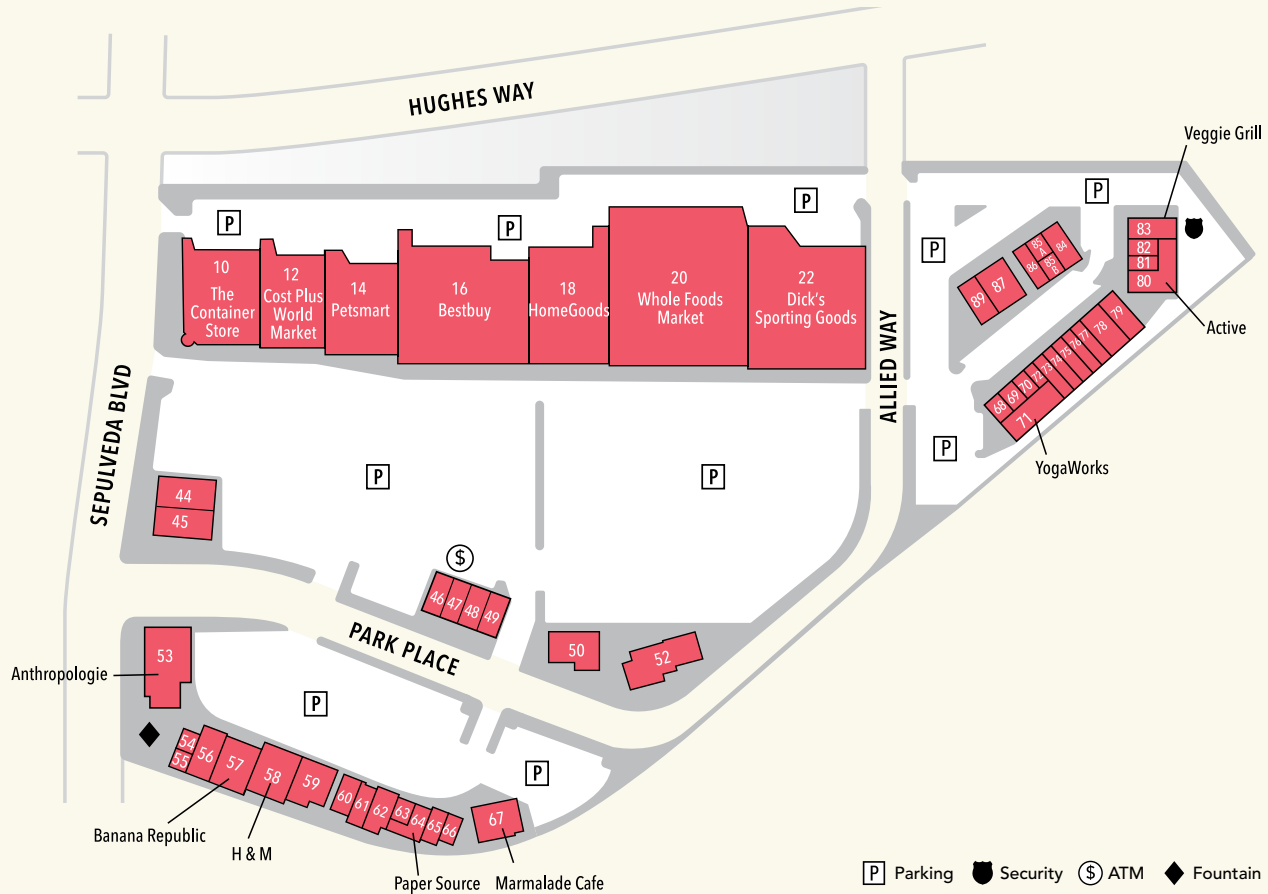

# DIRECTORY

**P** Parking   **🛡️** Security   **💰** ATM   **◆** Fountain

### CHILDREN'S/YOUTH

- 80** Active Ride Shop
- 53** Anthropologie
- 22** Dick's Sporting Goods
- 78** Legacy Dance Academy
- 76** Snip-Its Kid's Hair Salon/Spa
- 86** Wondertree Kids

### GROCERY

- 20** Whole Foods Market

### HOME & GARDEN

- 53** Anthropologie
- 10** The Container Store
- 12** Cost Plus World Market
- 18** HomeGoods
- 50** Sur La Table